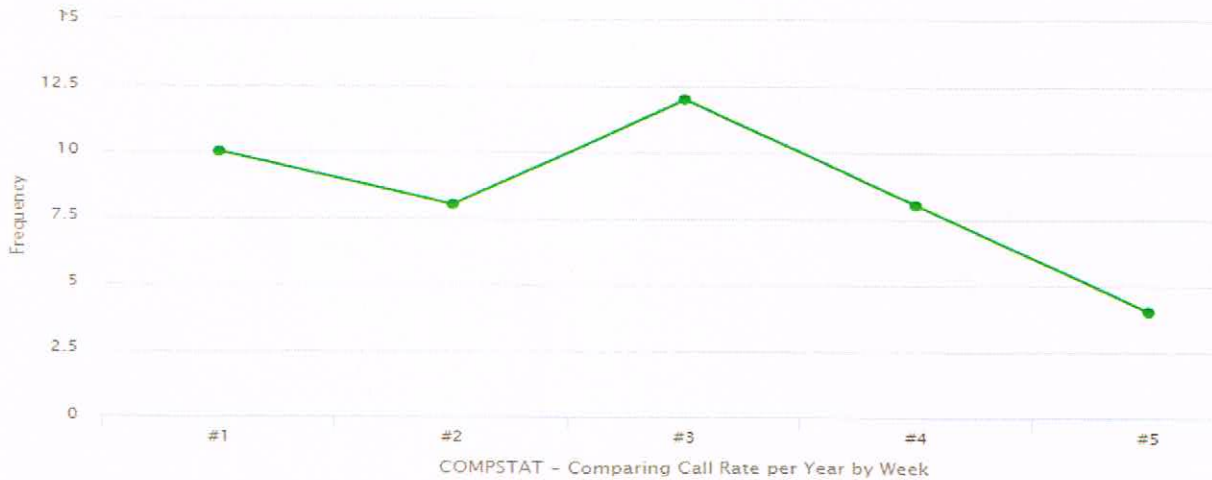

Calls For Service are on a decline for last month with a spike to 12 in week 3 of the year.

Most common Crime Types from 1/1/20 to 1/31/20

Links:

CompStat Reports: <https://my.spokanecity.org/police/prevention/compstat/>
Crime Map: <http://communitycrimemap.com/?address=Spokane,WA&zoom=11>

Crime Check 456-2233

Need to report a CRIME?

CALL: 24 hours a day/7 days a week

Crime Check

Crime Check is a service provided by Spokane County 911 for non-emergency calls. Crime Check will process reports for some local law enforcement agencies as determined by those agencies.

Please refer to the information below for tips when calling and how to determine whether to call Crime Check at 509-456-2233 or the emergency call receivers at 911.

Quick View

28 days

Date Range

Start Date: 01/22/2020

Select a pre-defined range...

Date Range

Start Date: 12/25/2019

End Date: 01/21/2020

View points using time slider

Event

- Homicide
- Attempted Homicide
- Death Investigation
- Sexual Assault
- Sexual Offense - Other
- Robbery - Commercial
- Robbery - Individual
- Aggravated Assault
- Assault - Other
- Burglary - Commercial
- Burglary - Residential
- Theft
- Fraud
- Shoplifting
- Theft - Other
- Motor Vehicle Theft
- Burglary from Motor Vehicle
- Arson
- DUI
- Alcohol Violation
- Drugs / Narcotics Violation
- Disorderly Conduct
- Traffic Incident
- Vandalism
- Weapons Violation
- All Other - Non-Criminal
- All Other - Criminal