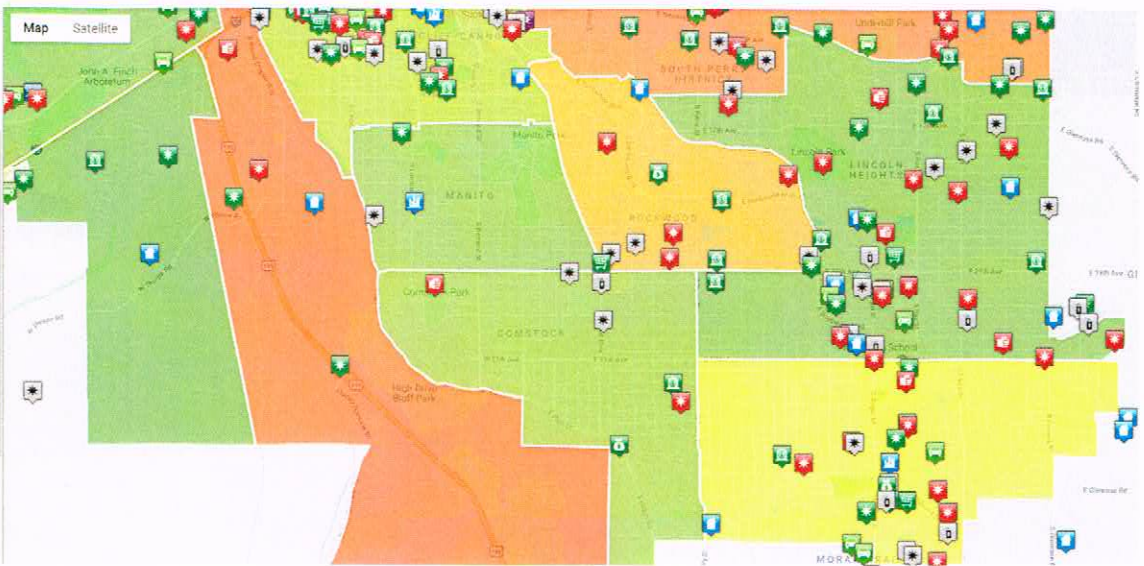

Crime Check 456-2233

Need to report a CRIME?

CALL: 24 hours a day/7 days a week

Crime Check

Crime Check is a service provided by Spokane County 911 for non-emergency calls. Crime Check will process reports for some local law enforcement agencies as determined by those agencies.

Please refer to the information below for tips when calling and how to determine whether to call Crime Check at 509-456-2233 or the emergency call receivers at 911.

Quick View

28 days

Date Range

Start Date: 01/22/2020

End Date: 02/19/2020

View points using time slider

Event

- Homicide
- Attempted Homicide
- Death Investigation
- Sexual Assault
- Sexual Offense - Other
- Robbery - Commercial
- Robbery - Individual
- Aggravated Assault
- Assault - Other
- Burglary - Commercial
- Burglary - Residential
- Theft
- Fraud
- Shoplifting
- Theft - Other
- Motor Vehicle Theft
- Burglary from Motor Vehicle
- Arson
- DUI
- Alcohol Violation
- Drugs / Narcotics Violation
- Disorderly Conduct
- Traffic Incident
- Vandalism
- Weapons Violation
- All Other - Non-Criminal
- All Other - Criminal

Select a pre-defined range...

Date Range

Start Date: 12/25/2019

End Date: 01/21/2020

View points using time slider

Event

- Homicide
- Attempted Homicide
- Death Investigation
- Sexual Assault
- Sexual Offense - Other
- Robbery - Commercial
- Robbery - Individual
- Aggravated Assault
- Assault - Other
- Burglary - Commercial
- Burglary - Residential
- Theft
- Fraud
- Shoplifting
- Theft - Other
- Motor Vehicle Theft
- Burglary from Motor Vehicle
- Arson
- DUI
- Alcohol Violation
- Drugs / Narcotics Violation
- Disorderly Conduct
- Traffic Incident
- Vandalism
- Weapons Violation
- All Other - Non-Criminal
- All Other - Criminal