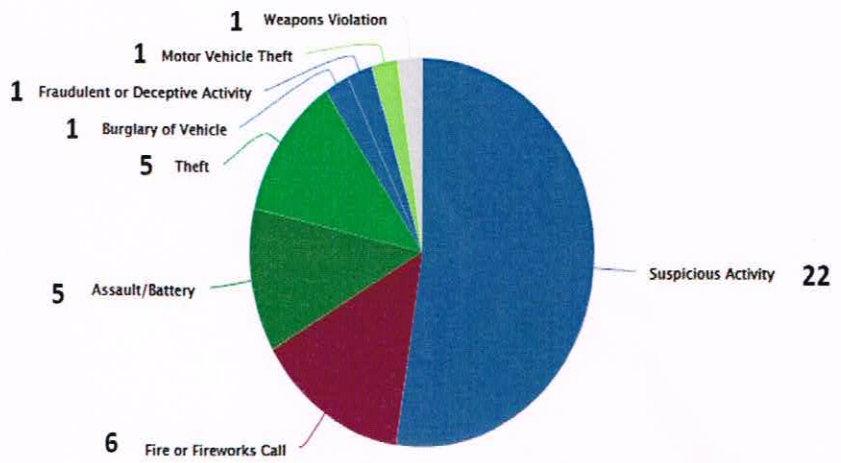

Calls For Service are on a decline for last month with a spike to 12 in week 3 of the year.

Most common Crime Types from 1/1/20 to 1/31/20

Links:

CompStat Reports: <https://my.spokanecity.org/police/prevention/compstat/>
Crime Map: <http://communitycrimemap.com/?address=Spokane,WA&zoom=11>

Crime Check 456-2233

Need to report a CRIME?

CALL: 24 hours a day/7 days a week

Crime Check

Crime Check is a service provided by Spokane County 911 for non-emergency calls. Crime Check will process reports for some local law enforcement agencies as determined by those agencies.

Please refer to the information below for tips when calling and how to determine whether to call Crime Check at 509-456-2233 or the emergency call receivers at 911.

Quick View

28 days

Date Range

Start Date: 01/22/2020