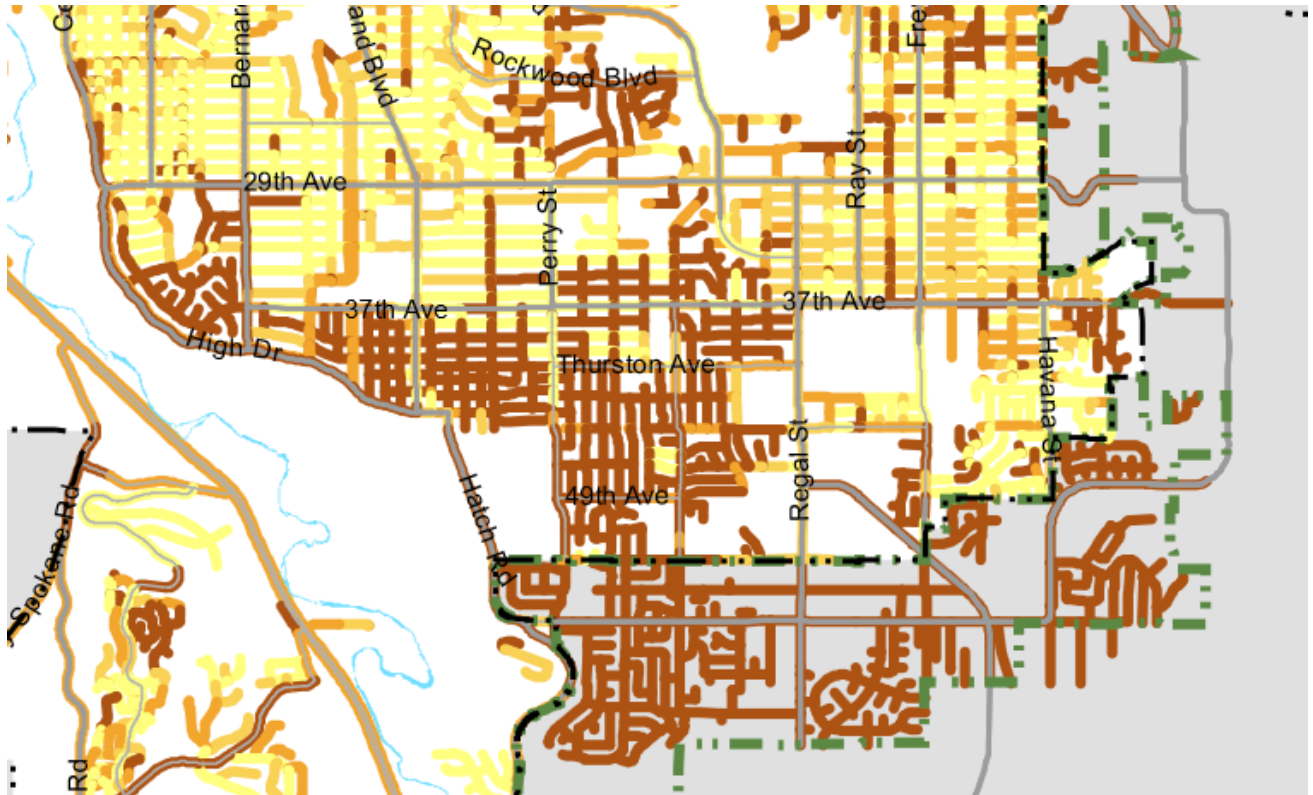

DRAFT-City Walkability Score – Comstock Area of the Pedestrian Master Plan

<https://static.spokanecity.org/documents/projects/pedestrianplan/draft-citywide-walkability-map-pedestrian-deficiency-score-2015-07-28.pdf>

Citywide Walkability Map Pedestrian Deficiency Score