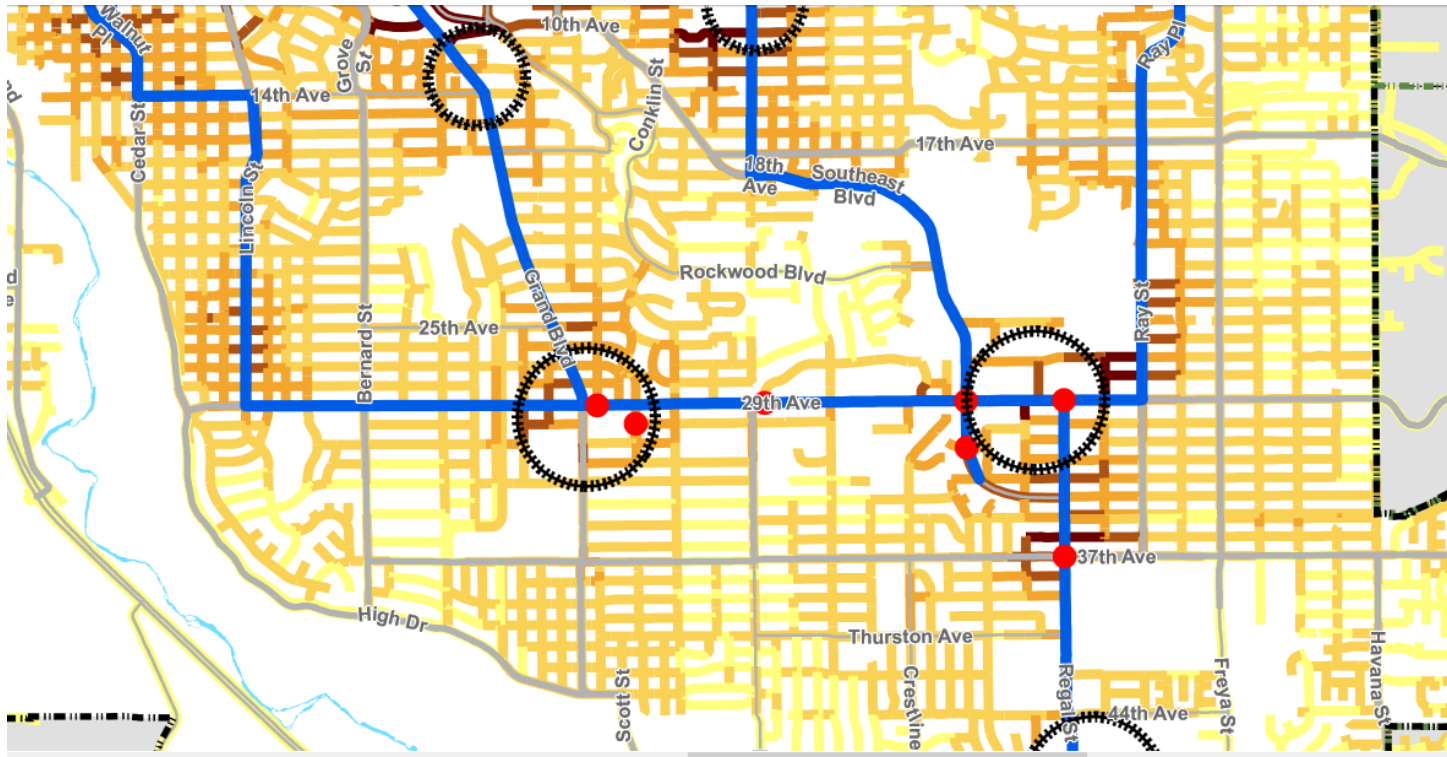

DRAFT Comstock Neighborhood as Part of the Pedestrian Master Plan

<https://static.spokanecity.org/documents/projects/pedestrianplan/draft-citywide-pedestrian-demand-score-2015-07-28.pdf>